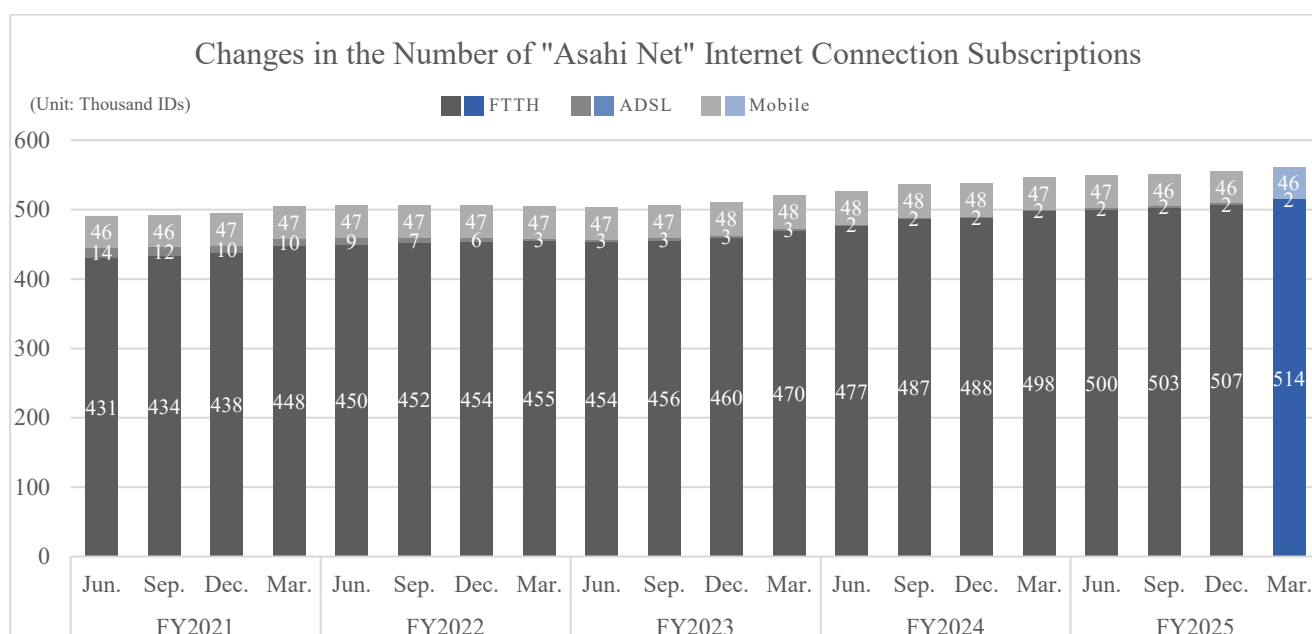

Apr. 6, 2026

Asahi Net, Inc.

(Securities code: 3834; TSE Prime Market)

Number of "Asahi Net" Internet Connection Subscriptions as of March 31, 2026

We are pleased to announce the number of "Asahi Net" Internet connection subscriptions as of March 31, 2026.

- The number of subscriptions to the FTTH connection service increased by 16,000 IDs to 514,000 IDs from the same date last year.
- The number of subscriptions to the mobile connection service decreased by 2,000 IDs to 46,000 IDs from the same date last year.

(Unit: Thousand IDs)	Mar. 31, 2025	Mar. 31, 2026	Number of increase/decrease
FTTH (optical connection)	498	514	+16
ADSL	2	2	(1)
Mobile connection	47	46	(2)

For inquiries regarding this matter, please contact

Business Administration Department, Asahi Net, Inc.

KABUKIZA TOWER 21F, 4-12-15 Ginza, Chuo-ku, Tokyo

TEL: 03-3541-8311

E-mail: ir_at_asahi-net.co.jp (Please change “_at_” to “@”)